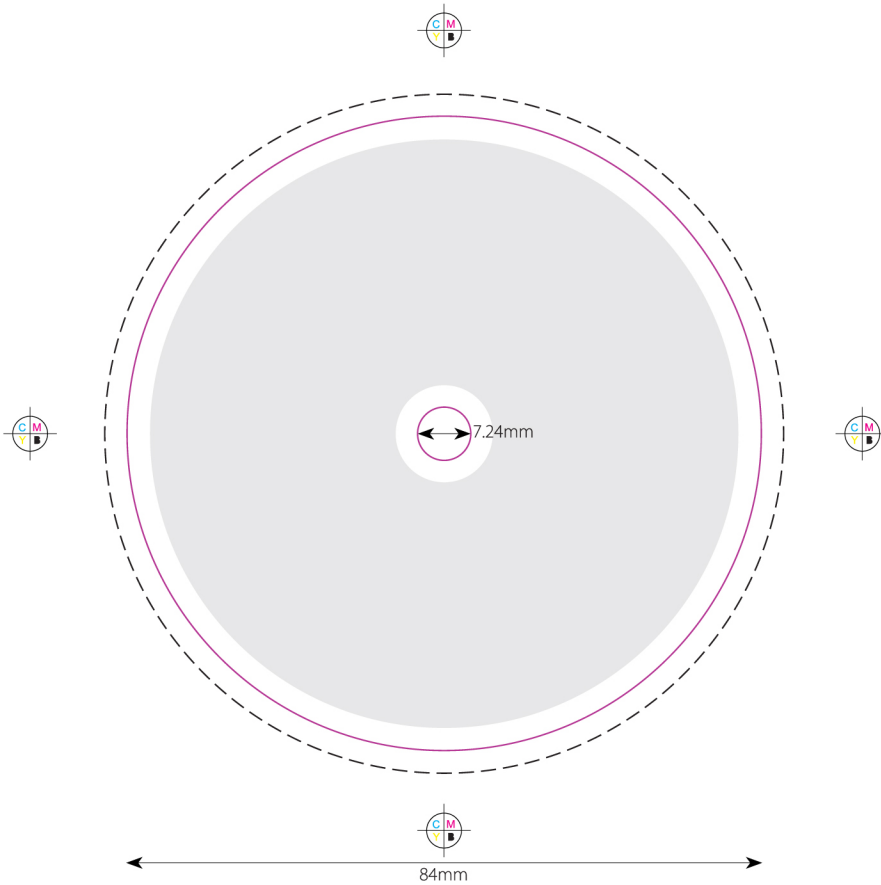

- Trim line
- Safety area
- Bleed line 3 mm

# 7" VINYL ONBODY

Trim line  
Safety area  
Bleed line 3 mm

# 7" VINYL COVER