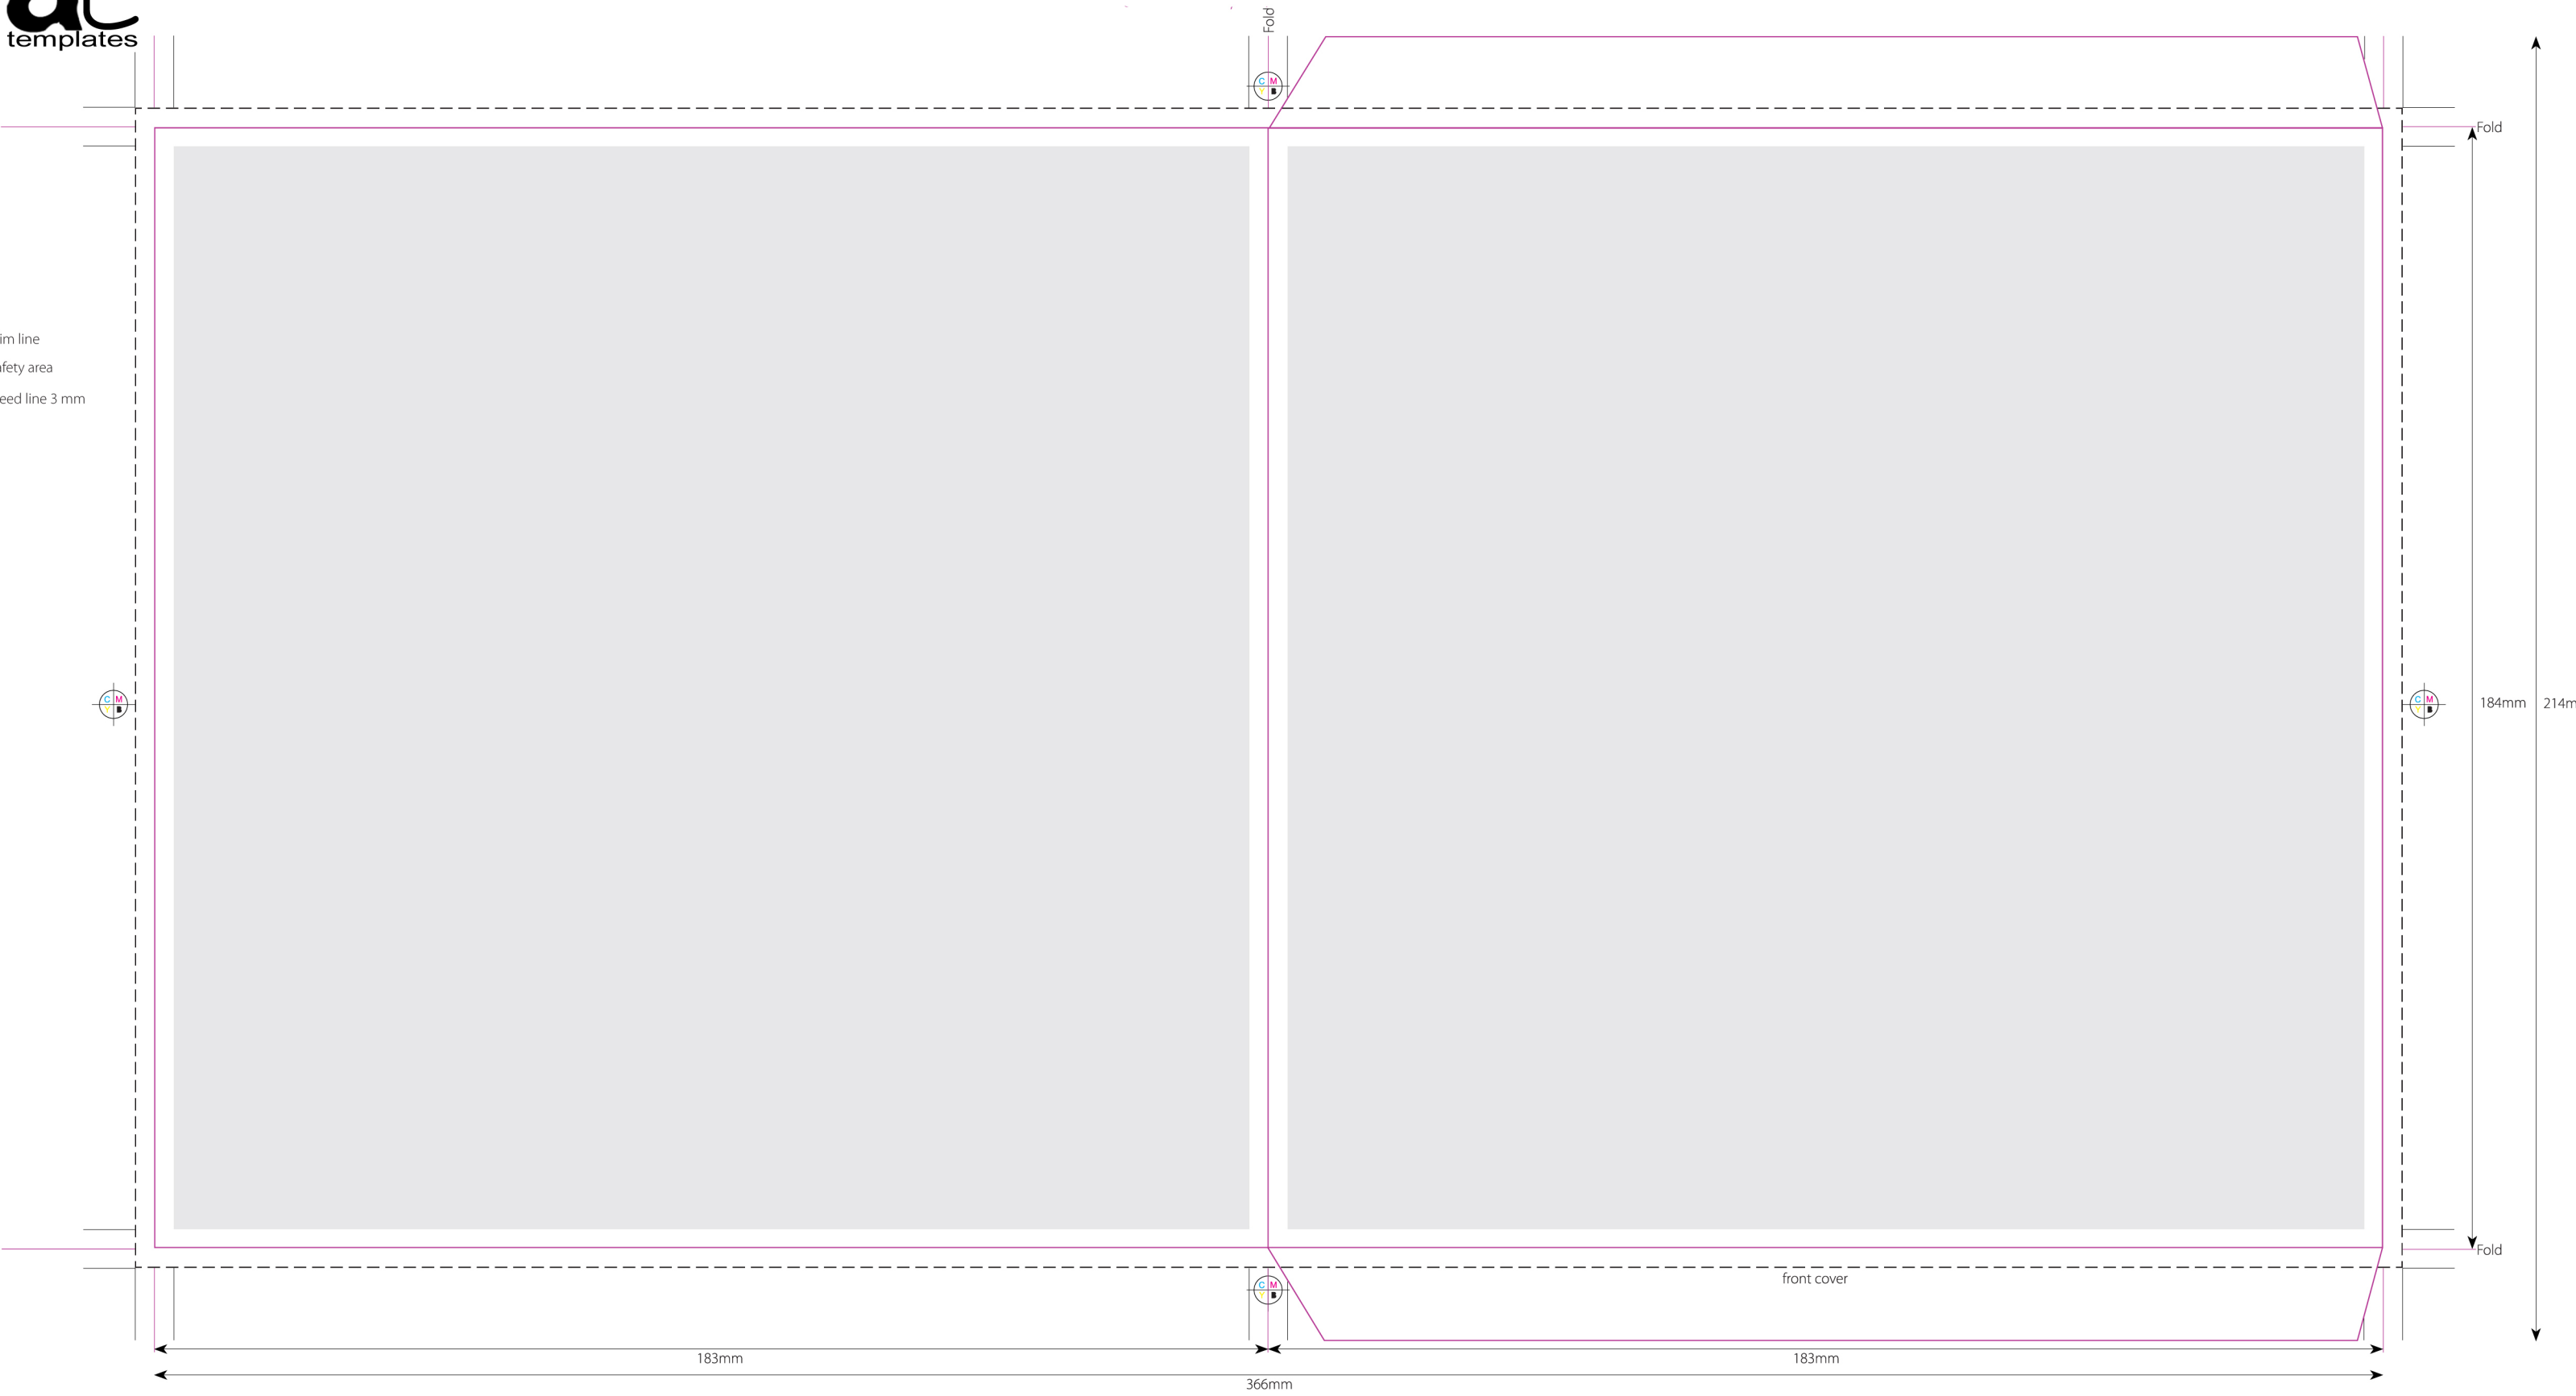

- Trim line
- Safety area
- Bleed line 3 mm

# 7" VINYL ONBODY

Trim line  
Safety area  
Bleed line 3 mm

# 7" VINYL COVER