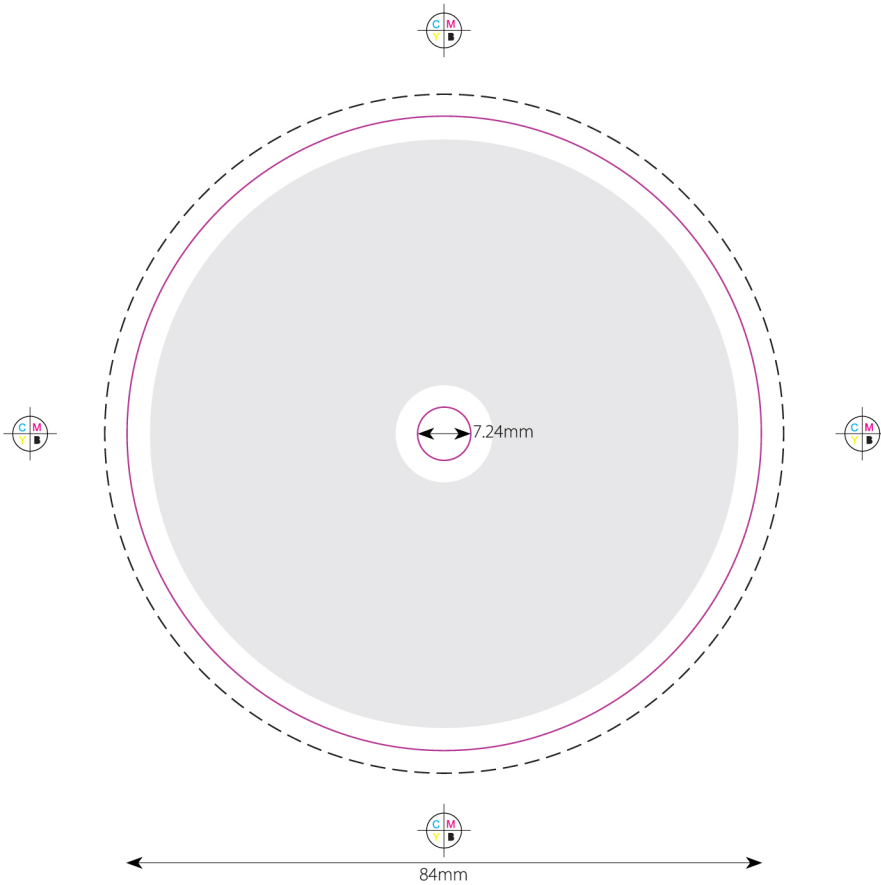

- Trim line
- Safety area
- Bleed line 3 mm

7" VINYL ONBODY