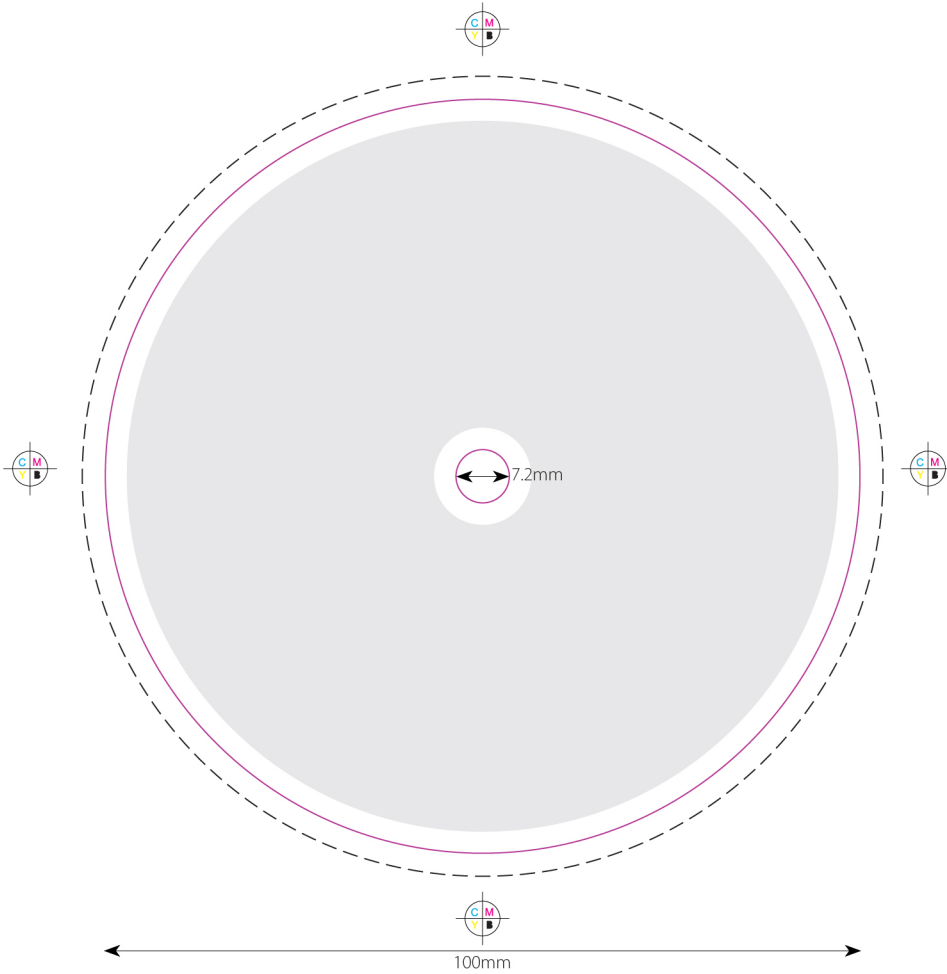

- Trim line
- Safety area
- Bleed line 3 mm

12" VINYL ONBODY